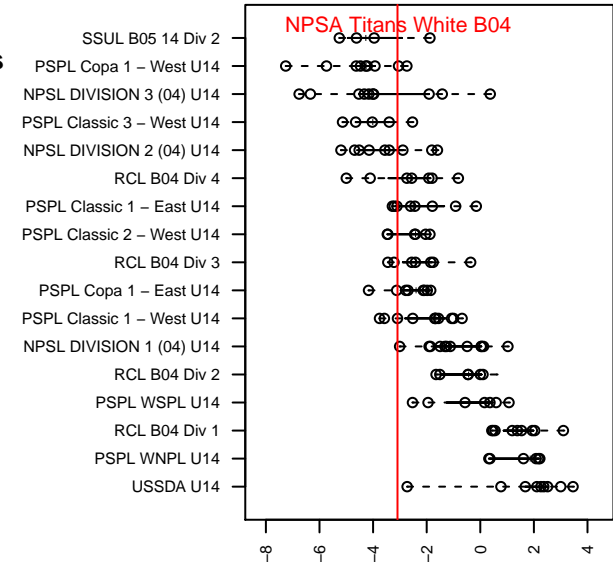

NPSA Titans White B04

Nowland Premier SA
 Bellevue, WA
 B04 total strength=981
 attack=2.69 defense=1.3
 fall league = PSPL Classic 1 – West U14
 spr league = Spr PSPL – '04 Classic 1 – West U14
 notes= B

alt names used:
 NPSA B04 White Bellevue
 NPSA B04 White Bellevue
 NPSA B04 White Bellevue
 NPSA B04 White Bellevue
 NPSA B04 WHITE BELLEVUE (WA)

Venues played:
 2017 RVS Classic BU13–14 Silver
 2017 PSPL Classic 1 – West U14
 2017 PacNW Winter Classic 2004 Premier 2
 2017 Spr PSPL – '04 Classic 1 – West U14
 2017 WA Cup U14 Bronze U14

**attack and defense variance (black dot)
relative to other teams
and top 10 in region**

**attack and defense rating
relative to others at age
and all opponents in last 13 months**

Performance relative to 13 month average