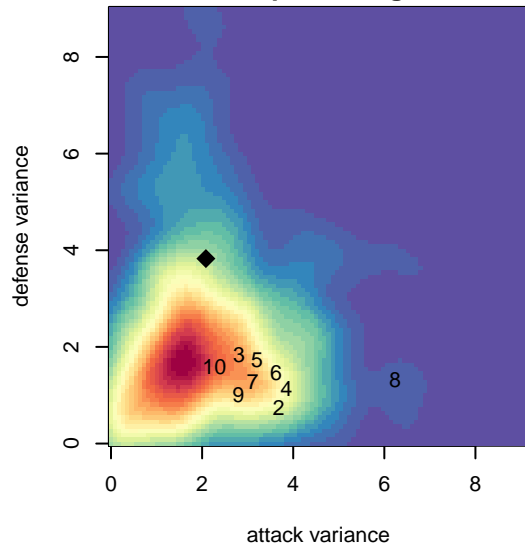

NPSA Titans White B04

Nowland Premier SA
 Bellevue, WA
 B04 total strength=981
 attack=2.69 defense=1.3
 fall league = PSPL Classic 1 – West U14
 spr league = Spr PSPL – '04 Classic 1 – West U14
 notes= B

**attack and defense variance (black dot)
relative to other teams
and top 10 in region**

**attack and defense rating
relative to others at age
and all opponents in last 13 months**

Performance relative to 13 month average