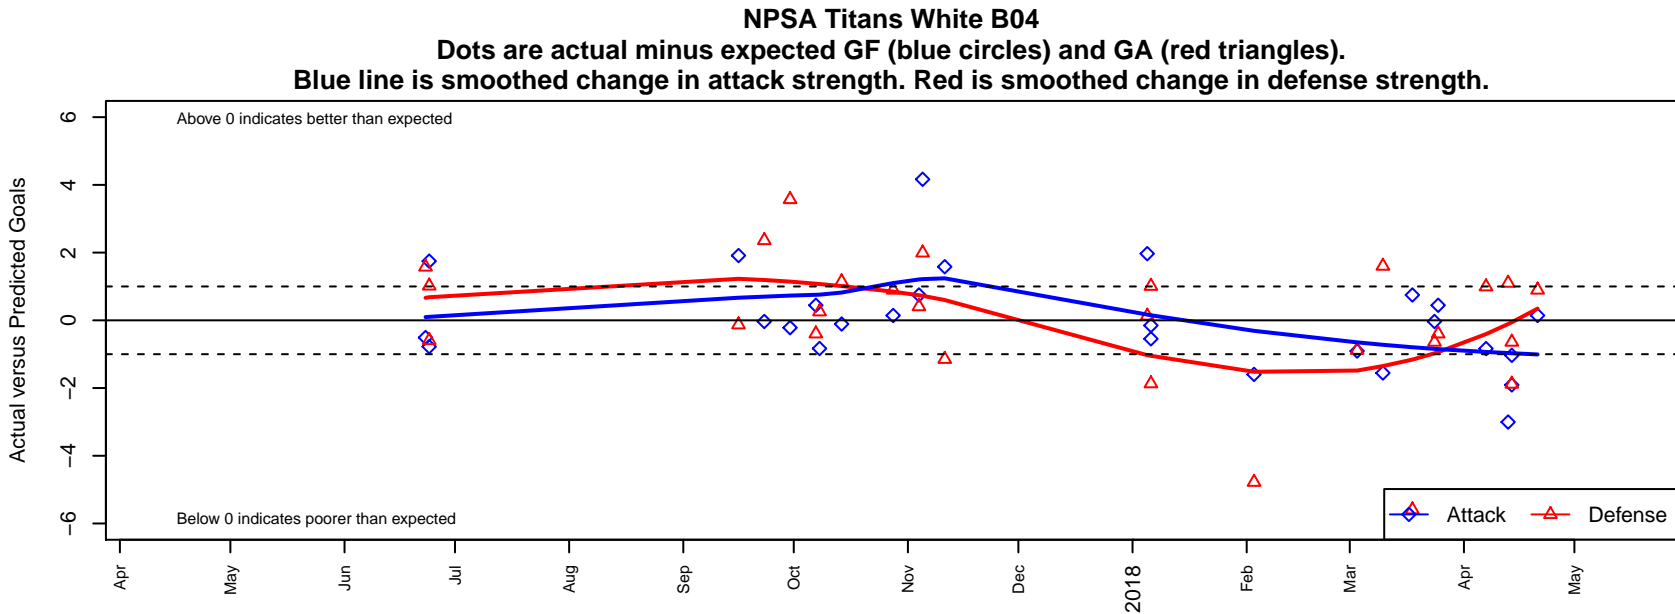

NPSA Titans White B04

Nowland Premier SA
 Bellevue, WA
 B04 total strength=981
 attack=2.69 defense=1.3
 fall league = PSPL Classic 1 – West U14
 spr league = Spr PSPL – '04 Classic 1 – West U14
 notes= B

**attack and defense variance (black dot)
relative to other teams
and top 10 in region**

**attack and defense rating
relative to others at age
and all opponents in last 13 months**

Performance relative to 13 month average